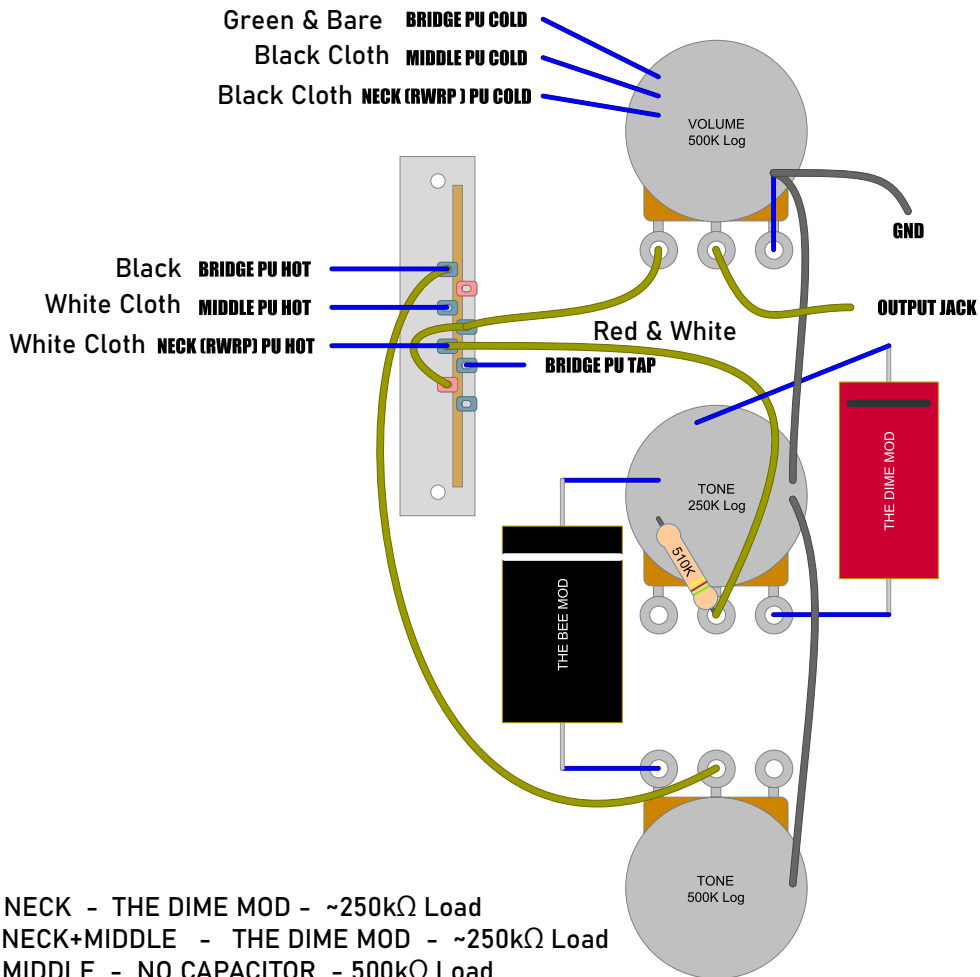

KALEIDOCYCLE SSH TRADITIONAL SET WIRING B

- 1, NECK - THE DIME MOD - ~250k Ω Load
- 2, NECK+MIDDLE - THE DIME MOD - ~250k Ω Load
- 3, MIDDLE - NO CAPACITOR - 500k Ω Load
- 4, MIDDLE+BRIDGE TAP(SCREW) - THE BEE MOD - 500k Ω Load
- 5, BRIDGE HB - THE BEE MOD - 500k Ω Load